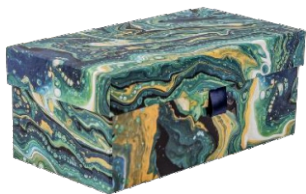

Sapphire Box

No.: NBN19020

Cardboard box including:

- ✓ Original English Afternoon Blend tea
- ✓ English preserve jar
- ✓ Scotch butter cookies
- ✓ Giandujotti chocolates with pistacchio filling
- ✓ Marcepan balls in chocolate
- ✓ Chocolate pralines.

All in a closed box with seasonal decoration.

Approx. dimensions: 26*12*9cm